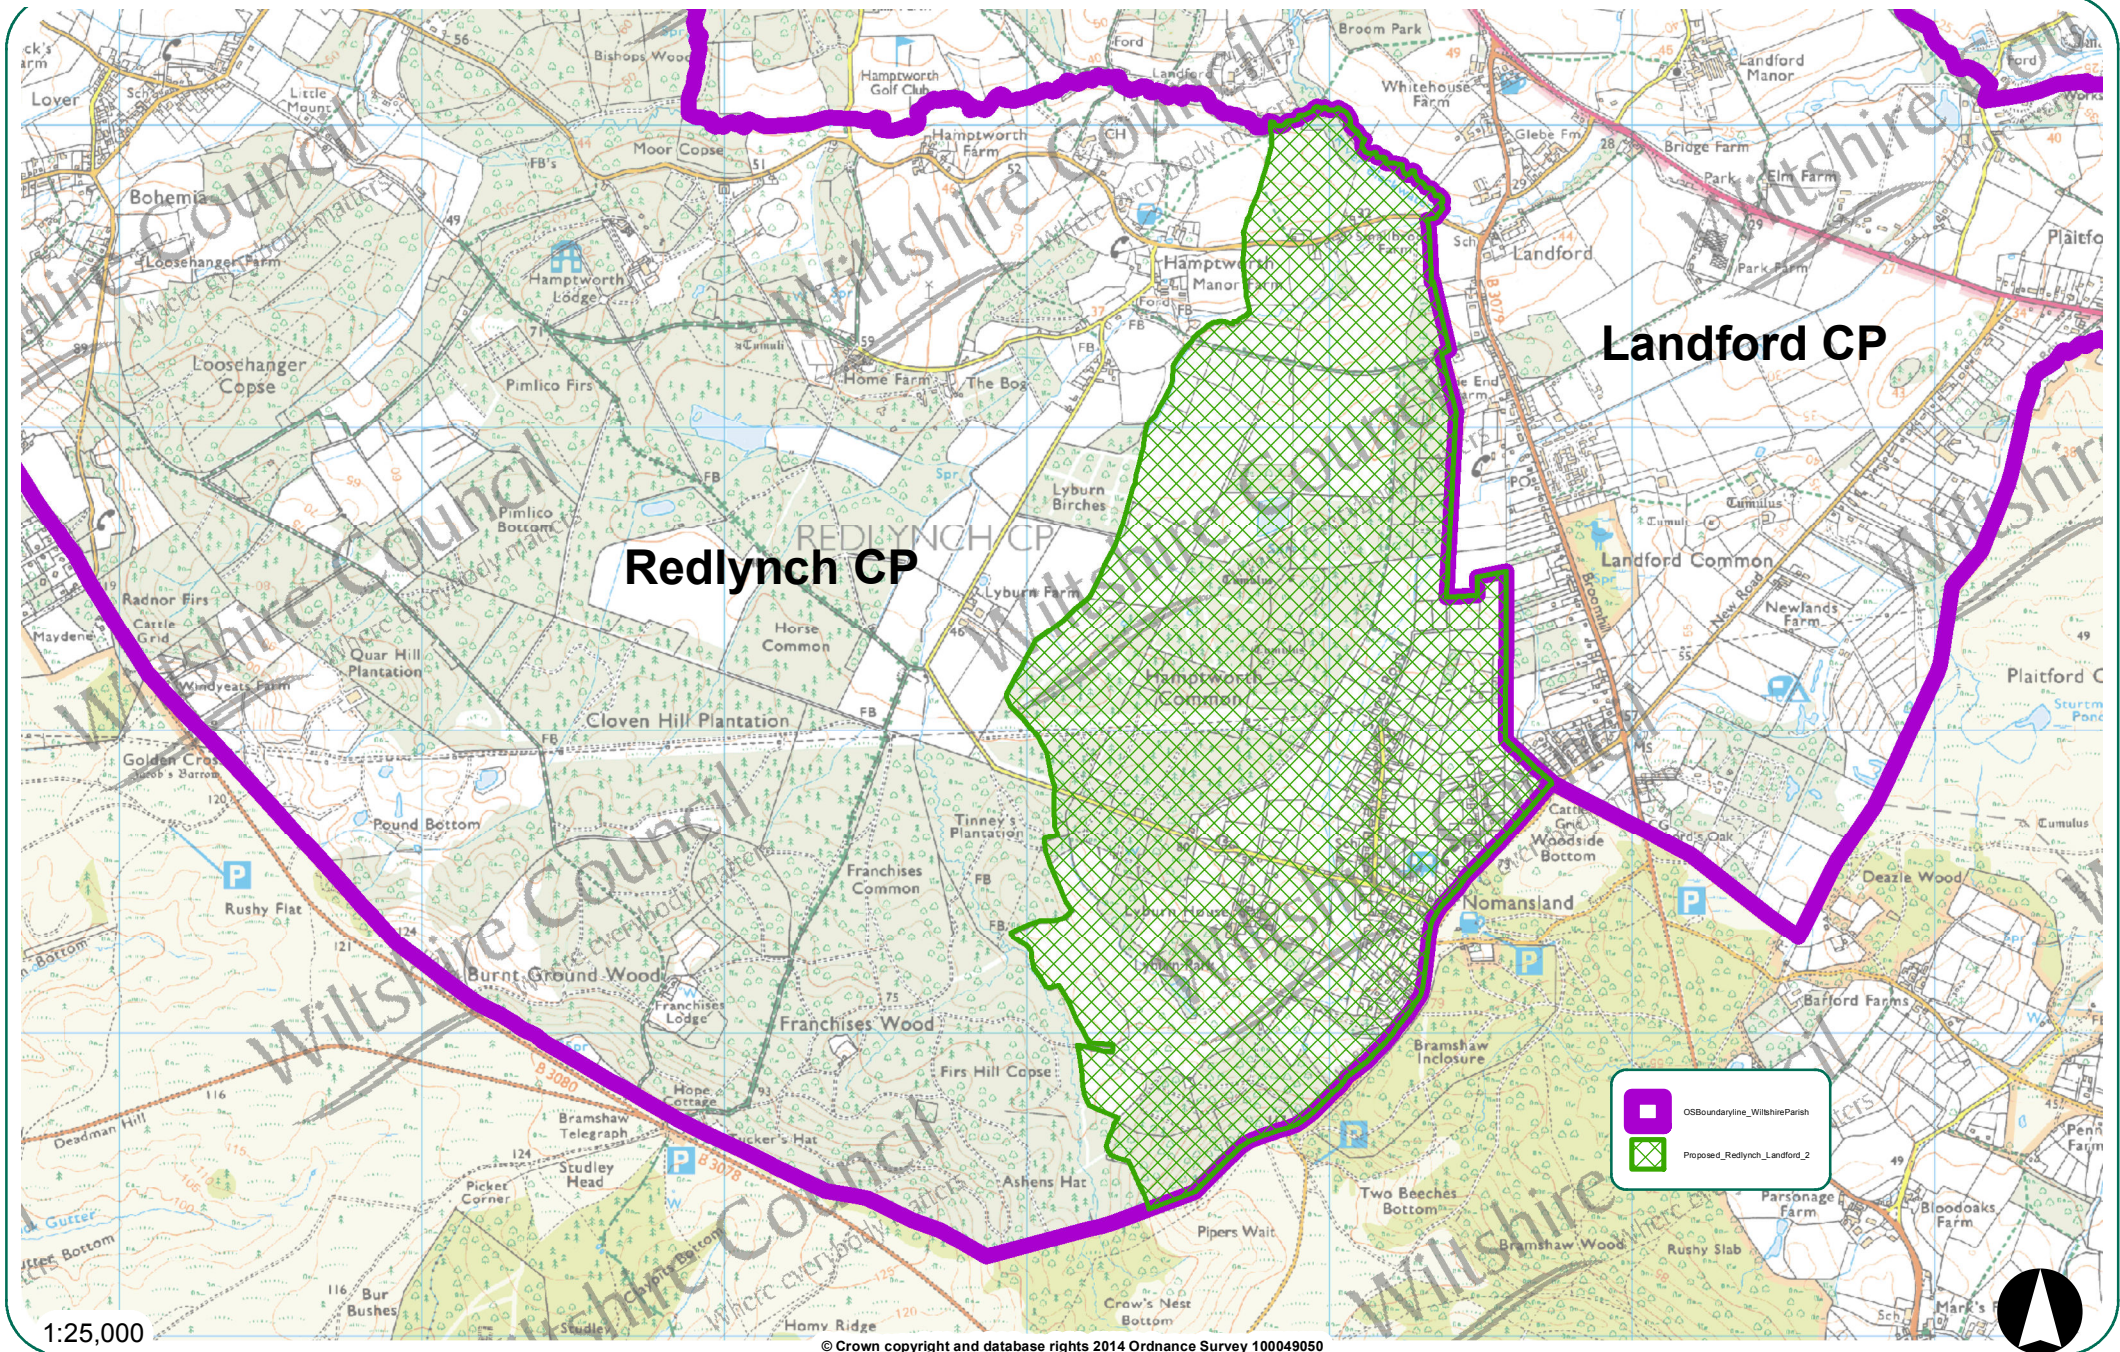

Area B3 - Redlynch and Landford Map 1
Nomansland

1:25,000